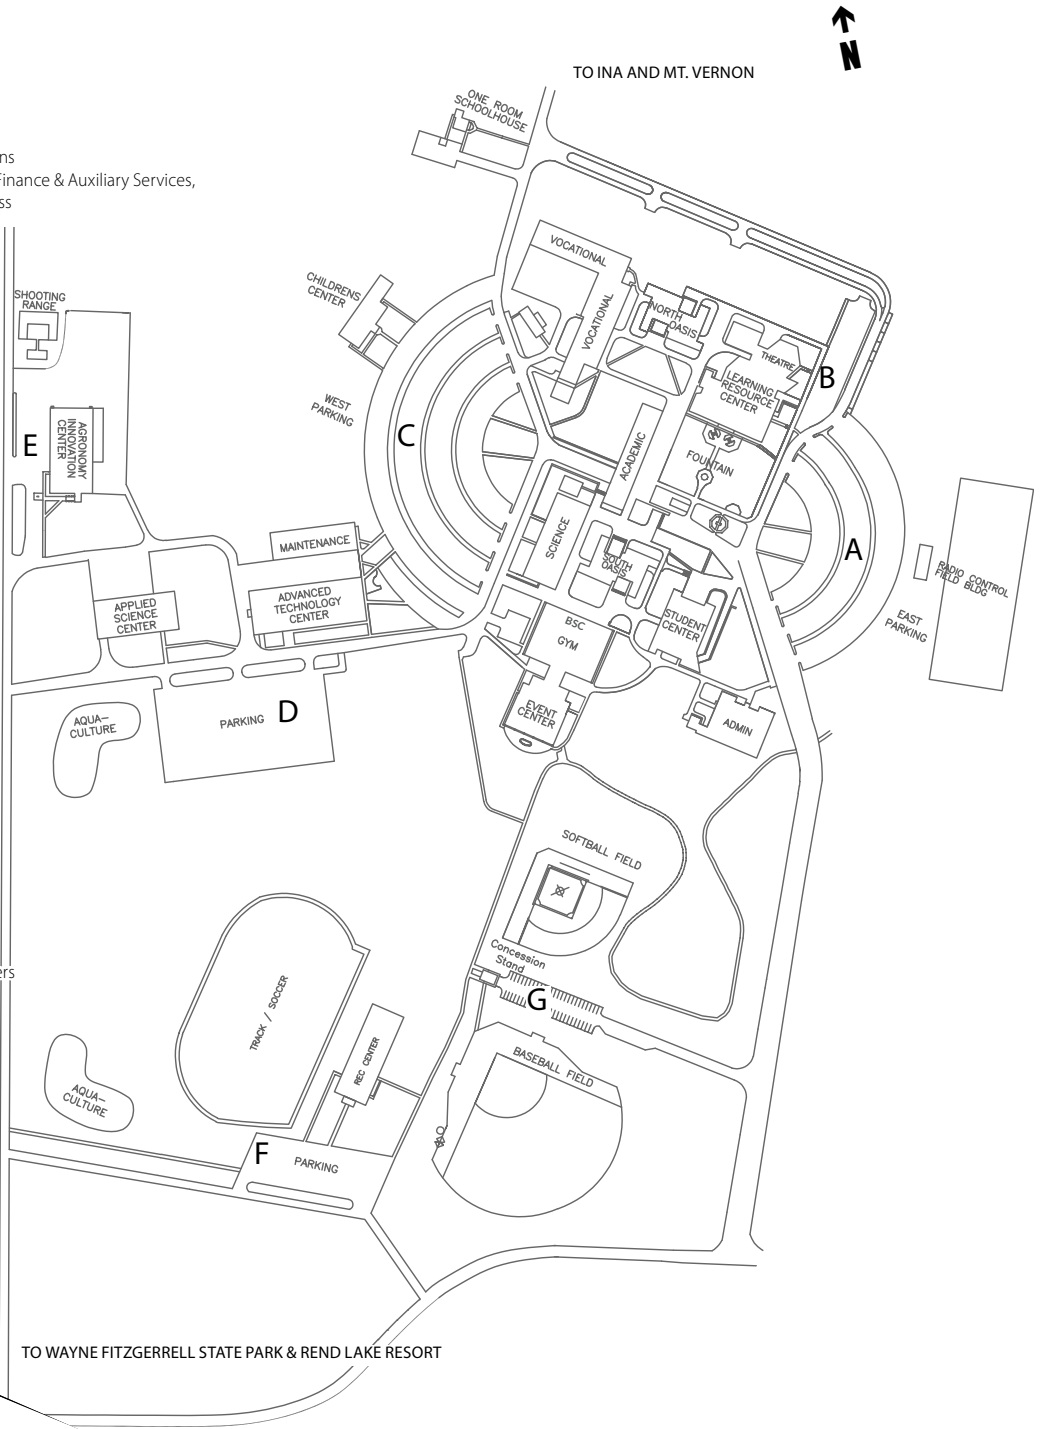

Mary & George Slankard

Learning Resource Center (LRC)

Art, Music & Theatre facilities | Blended Coffee Shop
 Children's Library | CTE Student Success Center | IT Help Desk
 Library & Open Computer Lab | Lactation room for nursing mothers
 Nursing and Pharmacy Technician classes & labs | Perkins office
 Office of VP Career Technical Education & Student Support
 Resource Development | Study Spaces | Wellness Room

Event Center

Parking Lots A, B, C, D, E, F, G

Maintenance Building

One-Room "Independence" Schoolhouse

Radio Control Field

Shooting Range

Softball Field

Theatre (THEA)

Track

Academic Building – 7

Administration Building – 1

Advanced Technology Center – 15

Agronomy Innovation Center – 17

Applied Science Center – 16

Banterra Sports Complex & Gym – 4

Baseball Field – 21