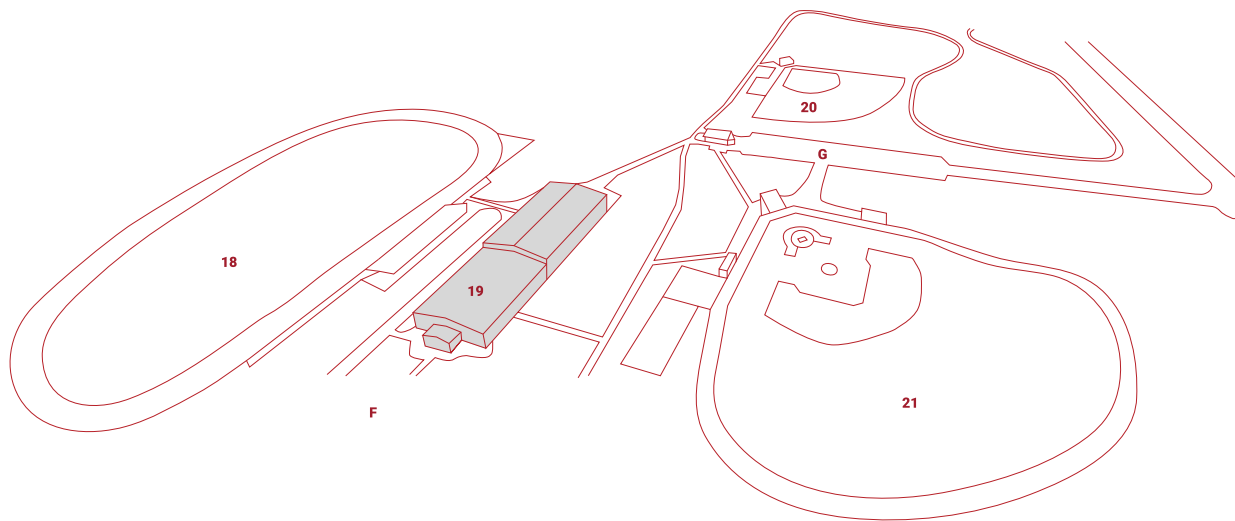

REND LAKE COLLEGE

South Side of Campus