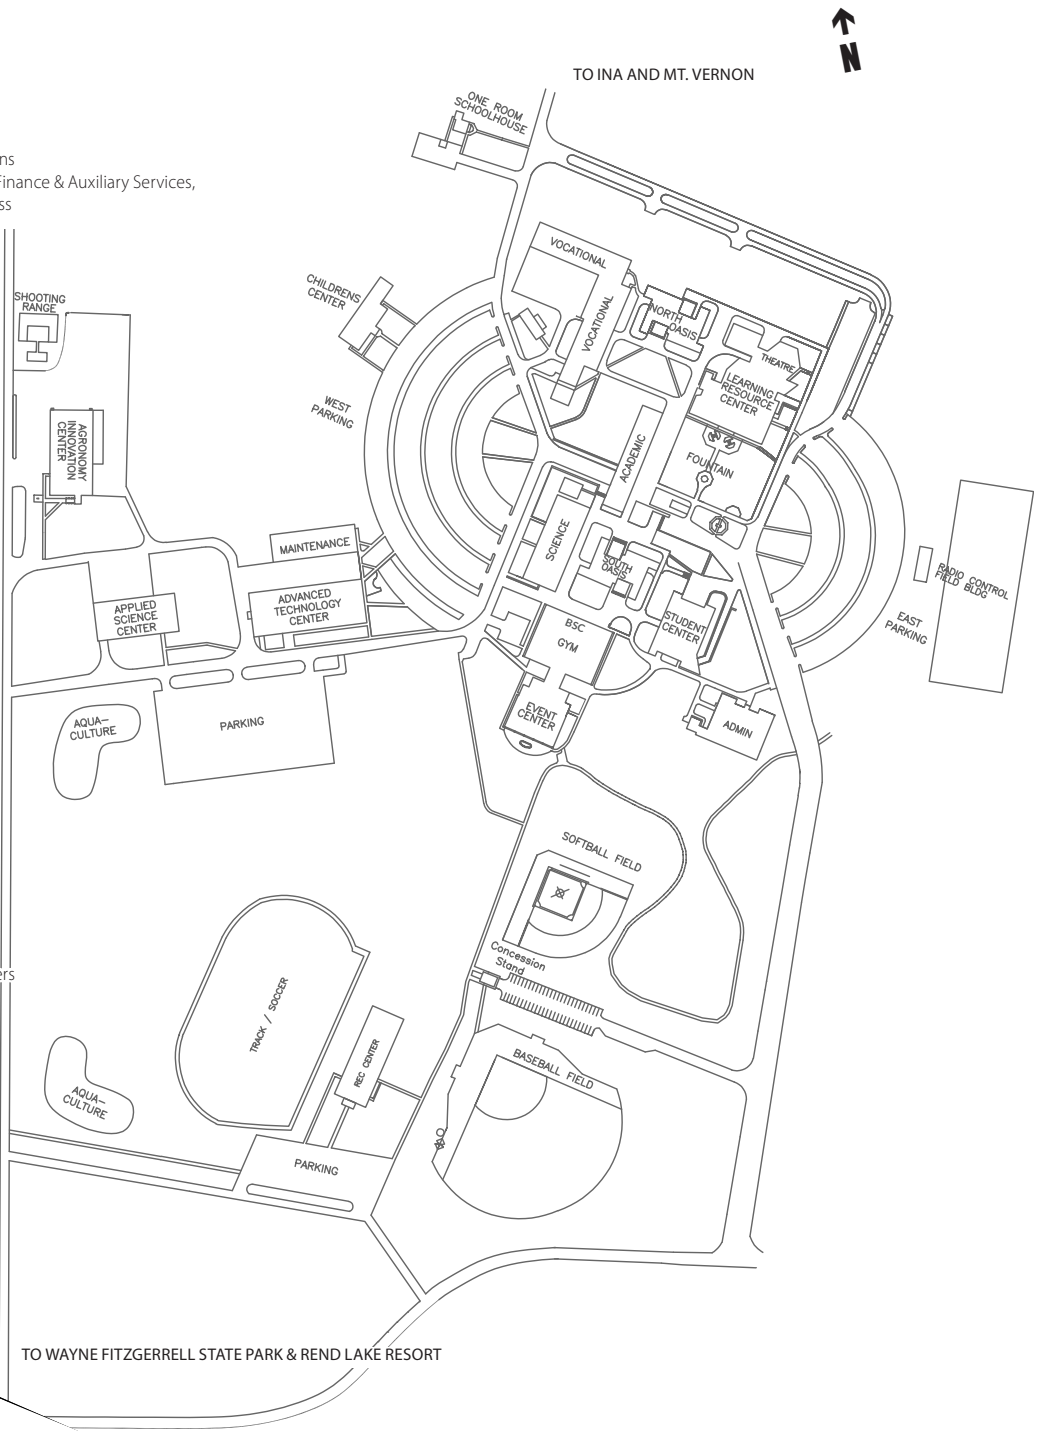

Mary & George Slankard

Learning Resource Center (LRC)

Art, Music & Theatre facilities | Blended Coffee Shop
Children's Library | CTE Student Success Center | IT Help Desk
Library & Open Computer Lab | Lactation room for nursing mothers
Nursing and Pharmacy Technician classes & labs | Perkins office
Office of VP Career Technical Education & Student Support
Resource Development | Study Spaces | Wellness Room

Vocational Building (VOC)

Automotive Technology | Machining Technology
First-Year Experience | Visual Communication Design
Academic Classrooms

Aquaculture Ponds

Agronomy Innovation Center (AIC)

Baseball Field

Event Center

TO WAYNE FITZGERRELL STATE PARK & REND LAKE RESORT

Maintenance Building

One-Room "Independence" Schoolhouse

Radio Control Field

Shooting Range

Softball Field

Theatre (THEA)

Track